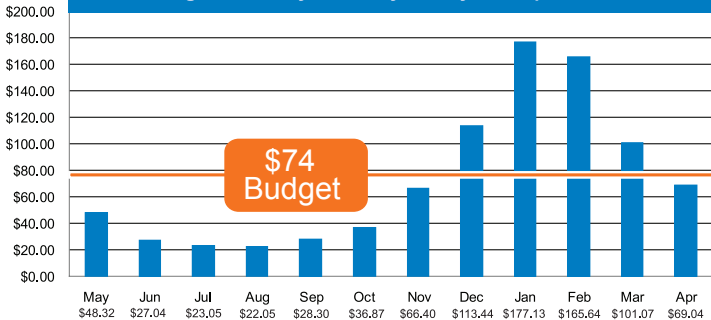

## Know how much your gas bill will be each month!

The Budget Payment Plan spreads the higher cost of winter heating more evenly over the year so you can plan ahead.

\*For example only. Assumes estimated rates for the 2010–2011 budget year and normalized usage of 697.5 Ccf per customer. Your costs might vary depending on your gas use, actual gas prices, and weather.